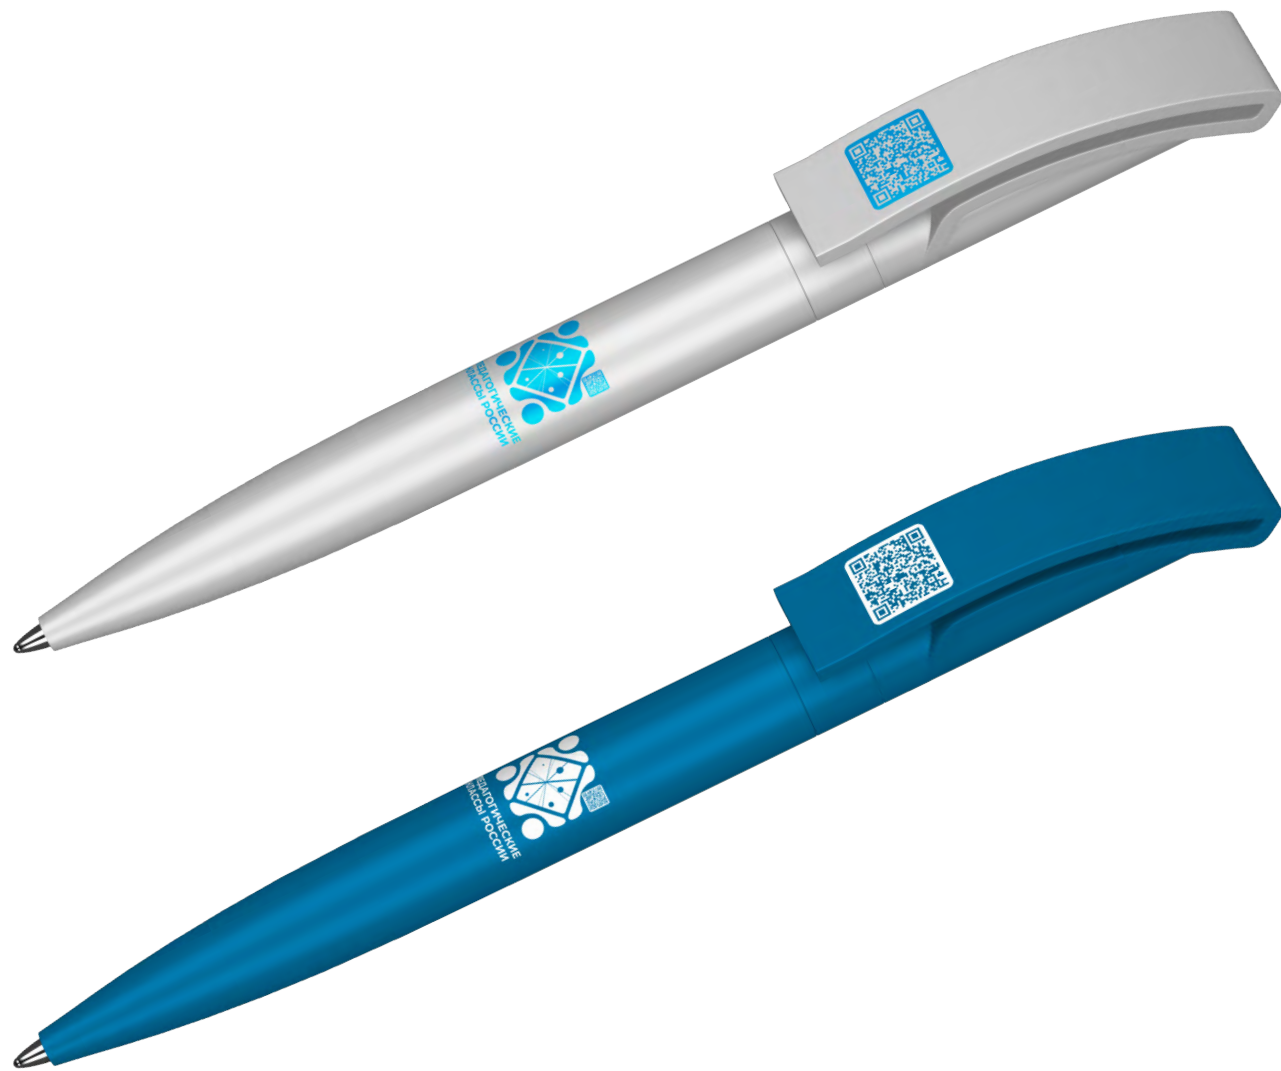

Фирменные ручки